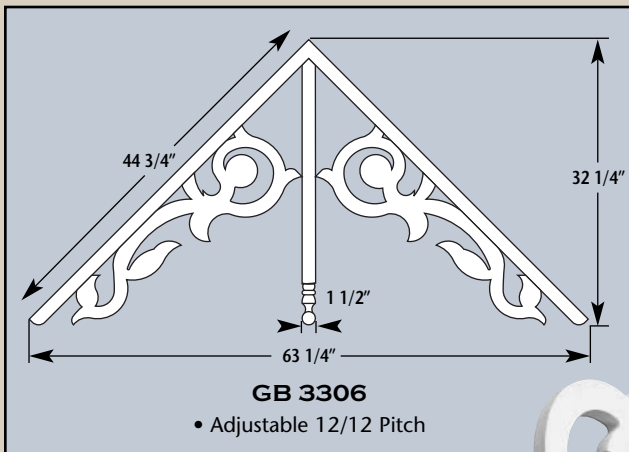

GB 610

- 10" Projection
- 6" Height
- 1" Width

GB 1818

- 18" Projection
- 17 1/2" Height
- 1 1/4" Width

GB 1919

- 18 1/4" Projection
- 18 3/4" Height
- 2 1/2" Width

GB 1316-3/12

- 13 1/2" Projection
- 16" Height
- 2" Width
- 3/12 Pitch

GB 2013

- 20 1/2" Projection
- 13 1/2" Height
- 1 1/2" Width

GB 2121

- 21 1/2" Projection
- 21 7/8" Height
- 1" Width

GB 2420

- 20" Projection
- 24 1/2" Height
- 1" Width

GB 1316-6/12

- 13 1/2" Projection
- 16" Height
- 2" Width
- 6/12 Pitch

BLOCKS, BRACKETS & GINGERBREADS

GB 3300
 • 1 1/8" Projection
 • 10 1/2" Height
 • 10 1/2" Width
 • Apply to BL 2456

GB 3301
 • 1 1/8" Projection
 • 10 1/2" Height
 • 10 1/2" Width
 • Apply to BL 2456

GB 3302
 • 1 1/8" Projection
 • 9" Height
 • 8 1/4" Width
 • Apply to BL 2457

GB 3303
 • 1 1/2" Projection
 • 7 1/2" Height
 • 6 1/2" Width
 • Apply to BL 2457

GB 3304
 • 1 1/8" Projection
 • 7 5/8" Height
 • 7 5/8" Width
 • Apply to BL 2458

GB 3305
 • 1 1/8" Projection
 • 7 5/8" Height
 • 7 5/8" Width
 • Apply to BL 2458