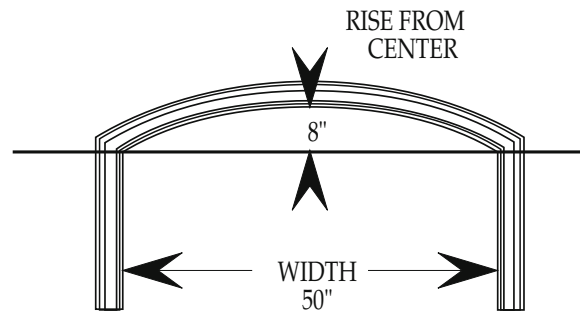

## #1 TRUE HALF CIRCLES:

- A) Need inside radius (Opening width divided by two).
- B) Length needed = radius plus the width of the moulding in inches times 3.14 ÷ by 12, then round up to next foot.  
See radius footage guide for quick reference.

### RADIUS CASING FOOTAGE GUIDE

| Width       | Radius    | Length Needed |
|-------------|-----------|---------------|
| 1/6 to 2/6  | 8" - 15"  | 5 LF          |
| 2/8 to 3/0  | 16" - 18" | 6 LF          |
| 3/2 to 3/6  | 19" - 22" | 7 LF          |
| 3/10 to 4/0 | 23" - 24" | 8 LF          |
| 4/6 to 5/0  | 28" - 30" | 9 LF          |
| 5/4 to 5/6  | 32" - 33" | 10 LF         |
| 6/0 to 6/2  | 36" - 37" | 11 LF         |
| 6/4 to 6/8  | 38" - 40" | 12 LF         |

## #2 EYEBROW:

- A) Need width of opening and rise from center.
- B) Length needed = inches, add the width plus rise plus 6" ÷ by 12, then round up to the next foot.

example:

$$\begin{array}{rcl}
 \text{Width} & = & 50'' \\
 + \text{ Rise} & = & 8'' \\
 + & = & 6'' \\
 \hline
 & & 64'' \\
 \div \text{ by} & & 12 \\
 \hline
 \text{Total} & & 5.33 \\
 \text{Rounded up to} & & 6'
 \end{array}$$